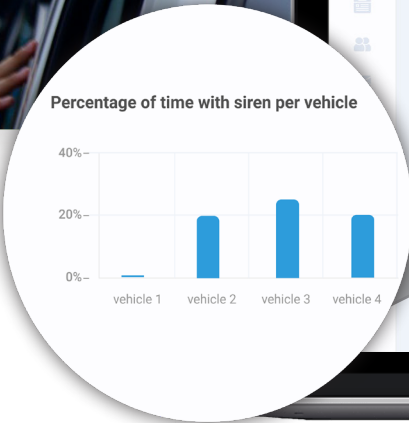

Fleet Management Solutions

First Responders

Increase Efficiency and Reduce Liability

+ Reduce Response Times

Optimize routing and dispatching more effectively with live tracking of vehicles as well as the ability to dispatch the closest vehicle to an emergency

+ Ensure Safety

Reduce risk to the public and drivers by continuously coaching and educating drivers in how to avoid dangerous situations while on route

+ Gain Operations Insight

Install solutions and sensors that automatically pull operational data that is then formatted into reports to dictate decision