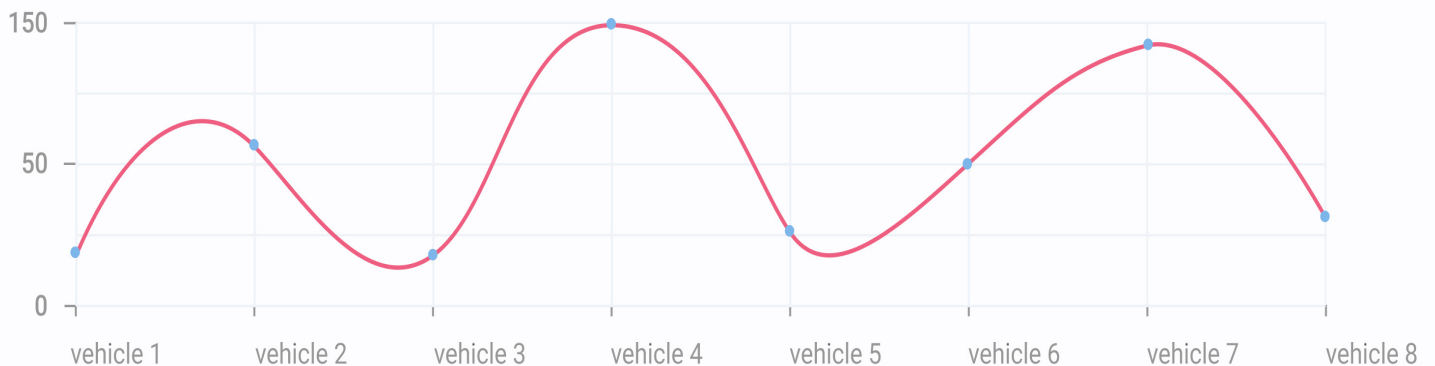

Improve Fleet Oversight And Maintain Safety

Maximum driving speed

31/01/2020 – 06/02/2021 ▾

Geotabs & Asset Trackers

Track mobile units in real-time with options to dispatch close vehicles while monitoring the location of non-powered assets in vehicles

GoTalk

Provide real-time feedback to drivers about their road safety and performance to drive long-term coaching initiatives with simple alerts

ZenduCAM

Encourage safe driving habits and maintain liability coverage by having cameras recording possible violations or patient concerns

ZenduForms

Generate digital forms which can be filled out and shared with data automatically integrating into your organizations systems

ZenScore

Detect driving incidents and optimize fleets by tracking driver behaviour to determine who may be prone to dangerous activity

Mobileye

Detect and provide lane departure warnings with forward collision detection with in-cab alerts to prevent driving incidents from happening