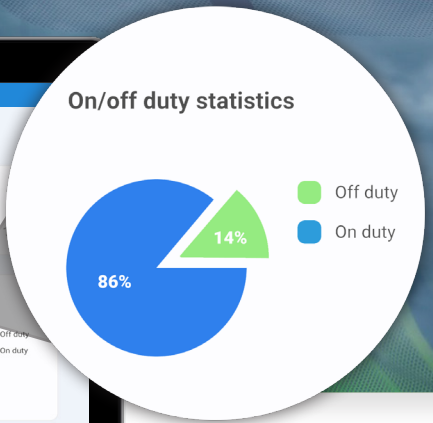

Fleet Management Solutions

First Responders

Increase Efficiency and Reduce Liability

+ Reduce Response Times

Optimize routing and dispatching more effectively with live tracking of vehicles as well as the ability to dispatch the closest vehicle to an emergency

+ Ensure Safety

Reduce risk to the public and drivers by continuously coaching and educating drivers in how to avoid dangerous situations while on route

+ Gain Operations Insight

Install solutions and sensors that automatically pull operational data that is then formatted into reports to dictate decision