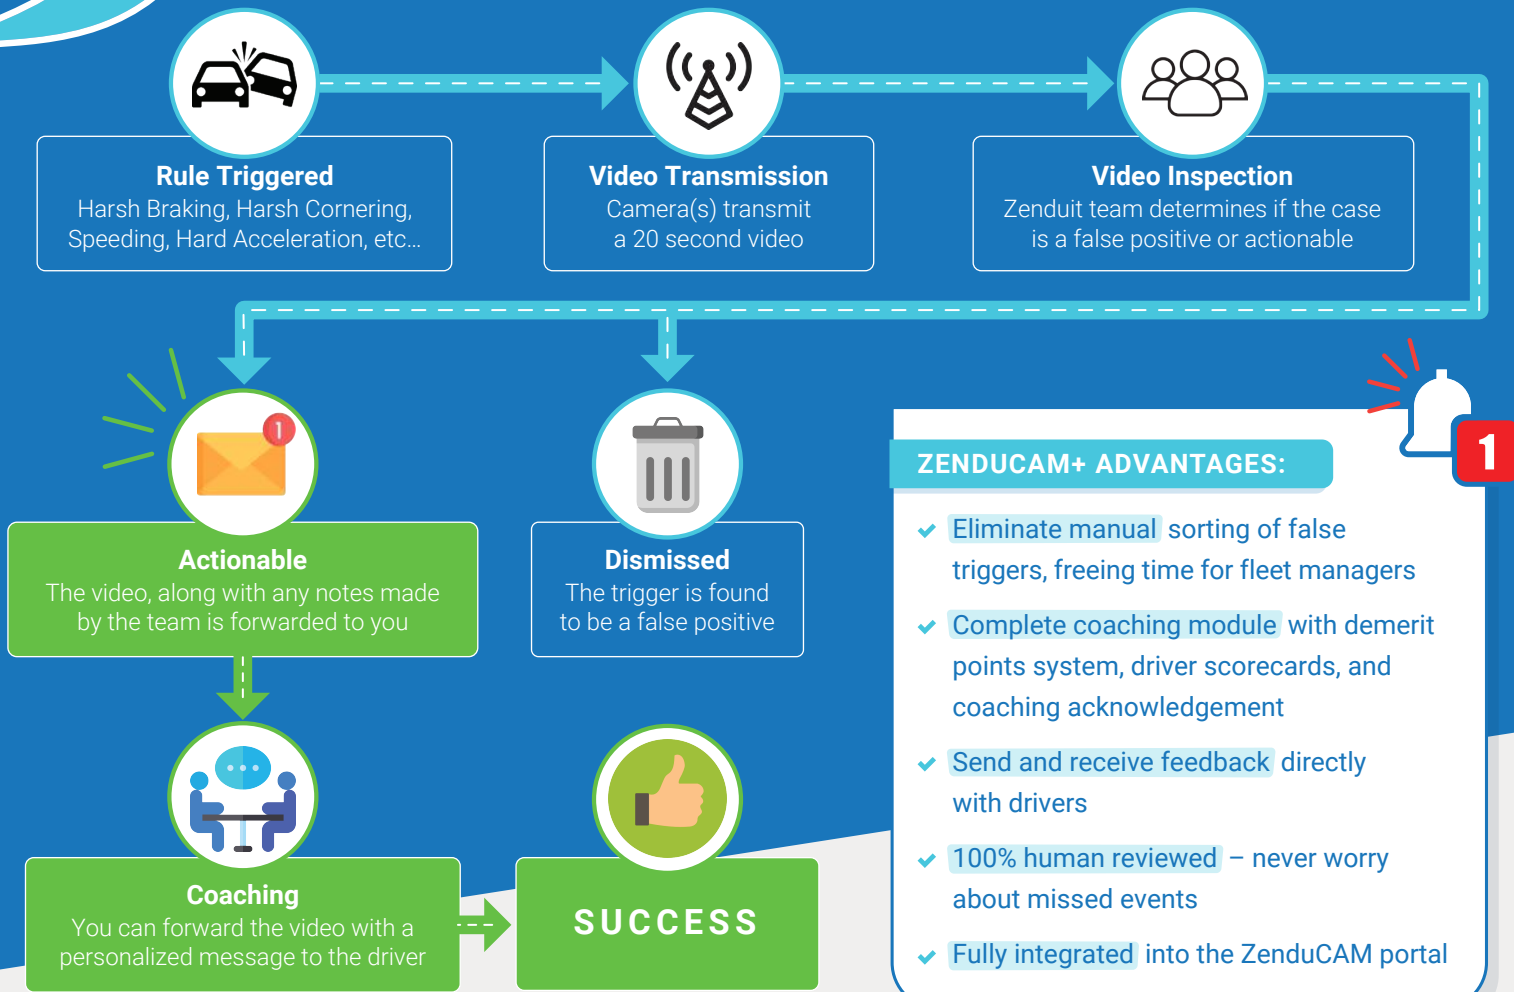

zenduCAM+

Managed Services

We'll handle new incident videos, you get back time to manage your fleet

**Management-dedicated
Driver Coaching Add-on**

SAVES TIME | IMMEDIATE ALERTS BUILT-IN COACHING

MANAGED ALERTS FILTERING SERVICE

ZenduCAM's managed service gives fleet managers a convenient platform to apply coaching directly to drivers. Save time by receiving prioritized exceptions, eliminating the need for manual sorting.

Be alerted when a video is reviewed, apply coaching, and direct feedback all in the existing ZenduCAM platform.