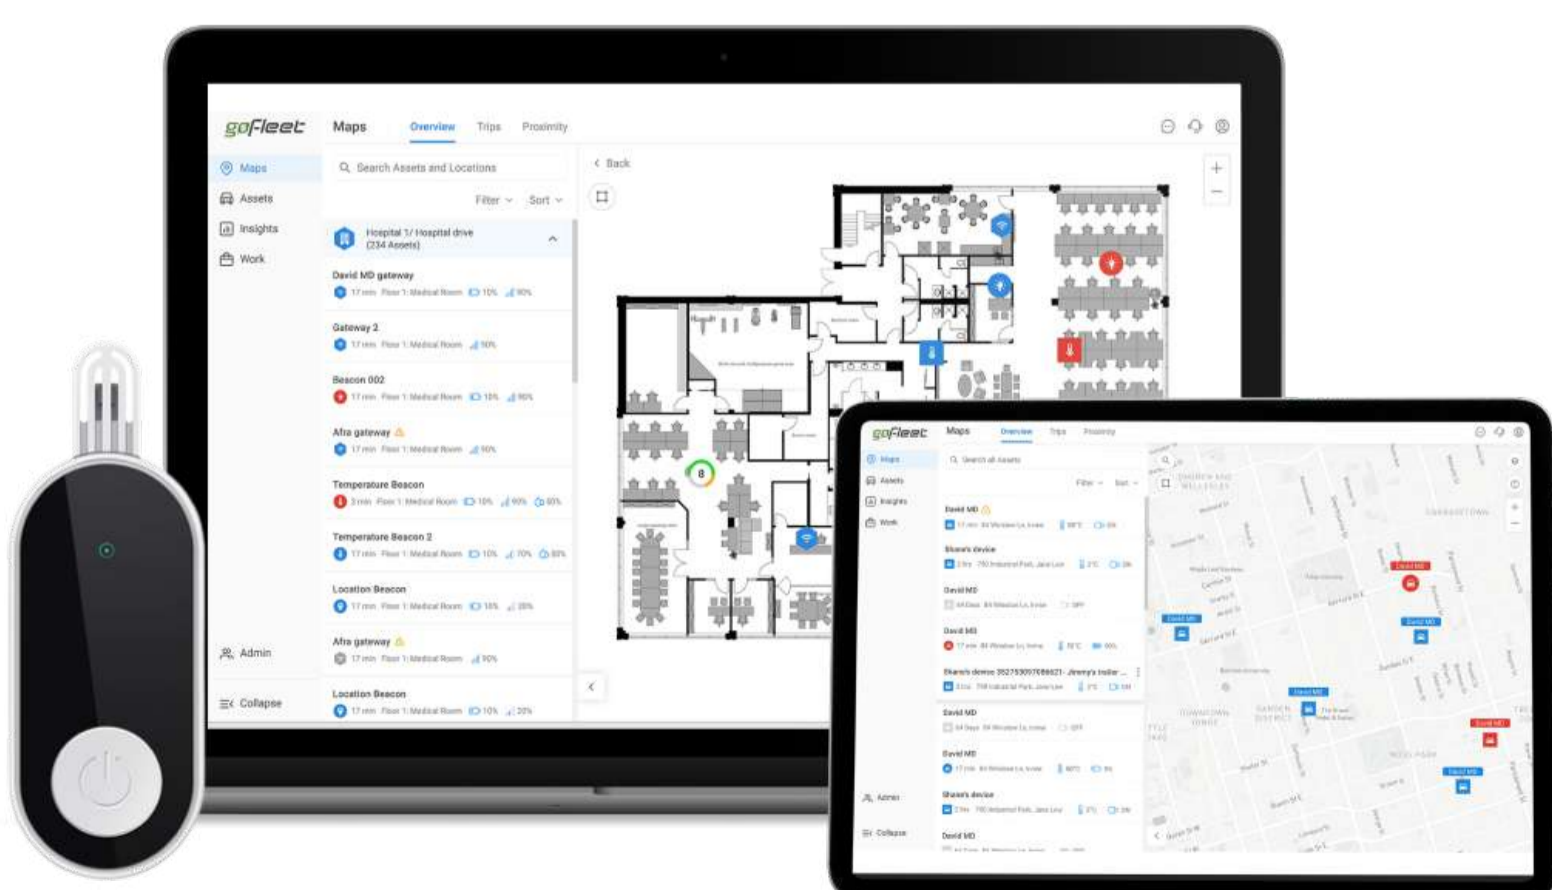

For pricing and program information