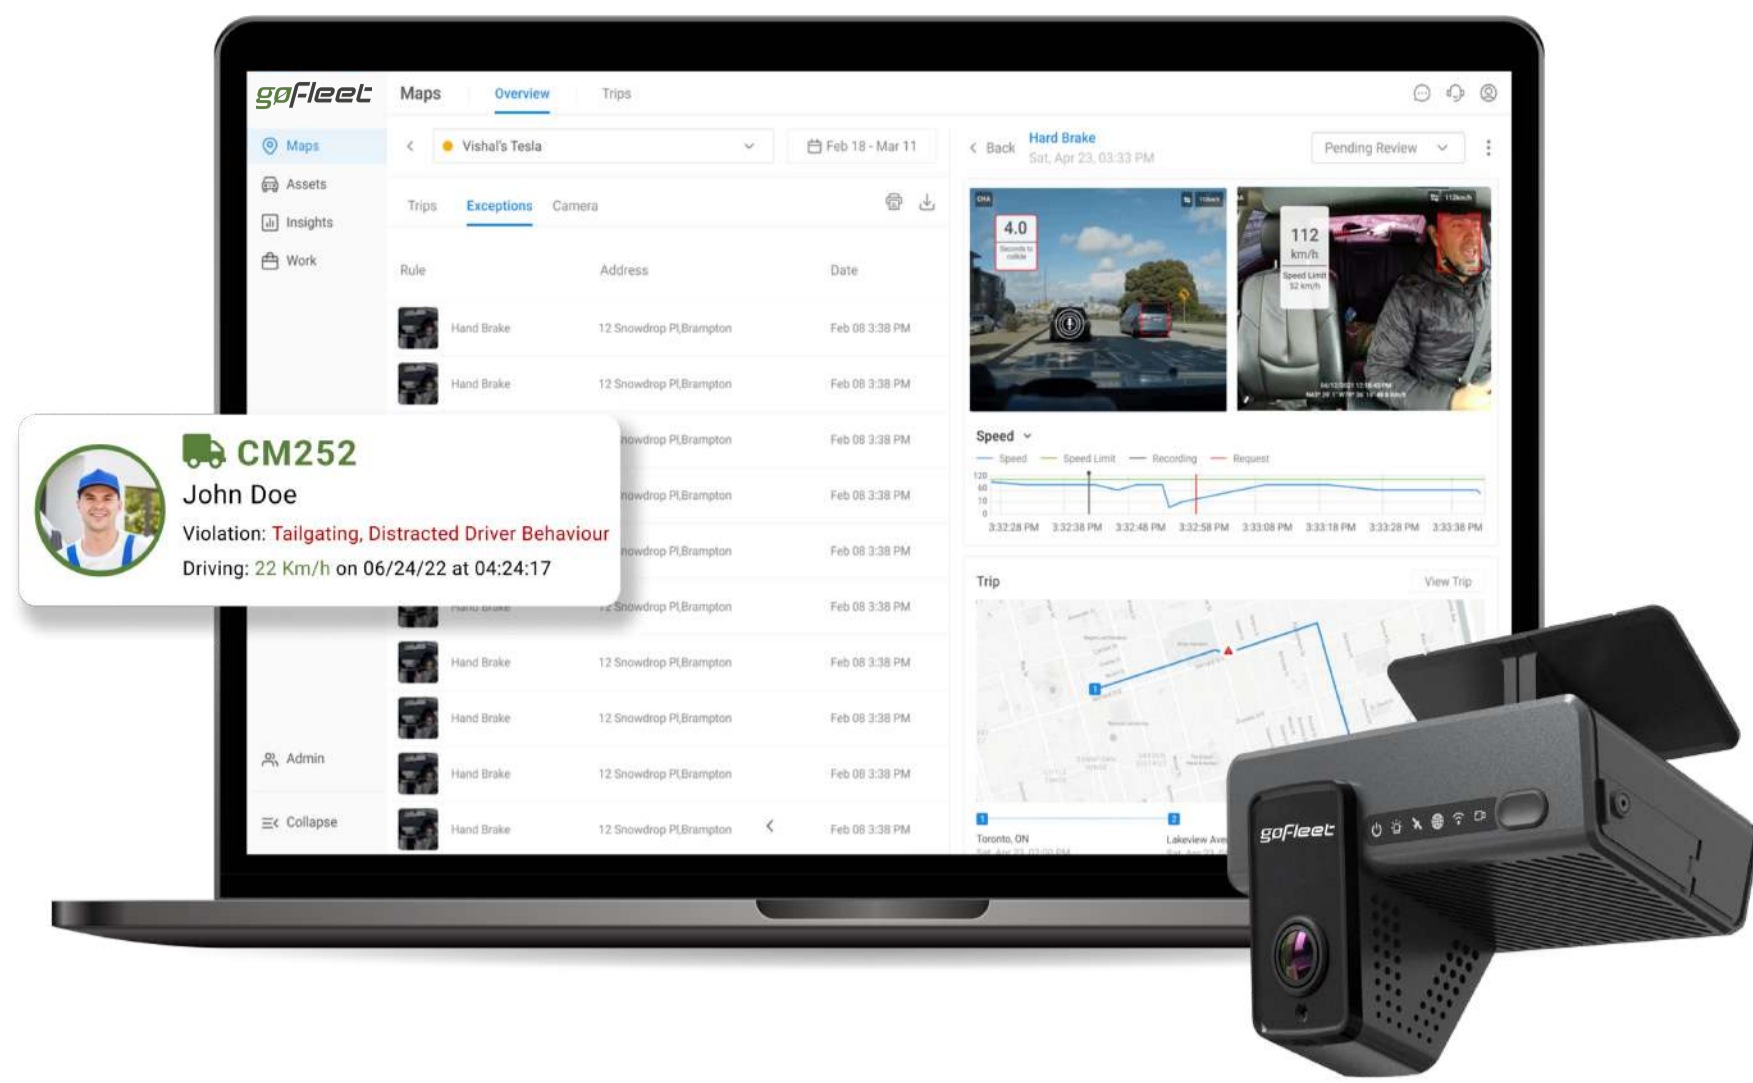

One Tool. Many Applications

Meet the suite of Solutions for your every unique business needs

Winter Operations Management

- Winter maintenance vehicle tracking and optimization
- Automated reporting for regulatory compliance and billing
- Accident and violations detection with real-time notifications
- Real-time reporting on salt usage and road conditions

For pricing and program information

Dash Cameras

- Enhanced DSC and Face AI Features
- Easy Installation with Multi-channel Connectivity
- 24x7 Audio with Video Capture and Backup
- Real-Time Reporting of Distraction Events

ELD and Driver Apps

- Easier log management
- Real Time Alerts when you run out of hours or miss a vehicle inspection
- Simplified roadside Inspections
- Easily track driver and vehicle usage

Work Management