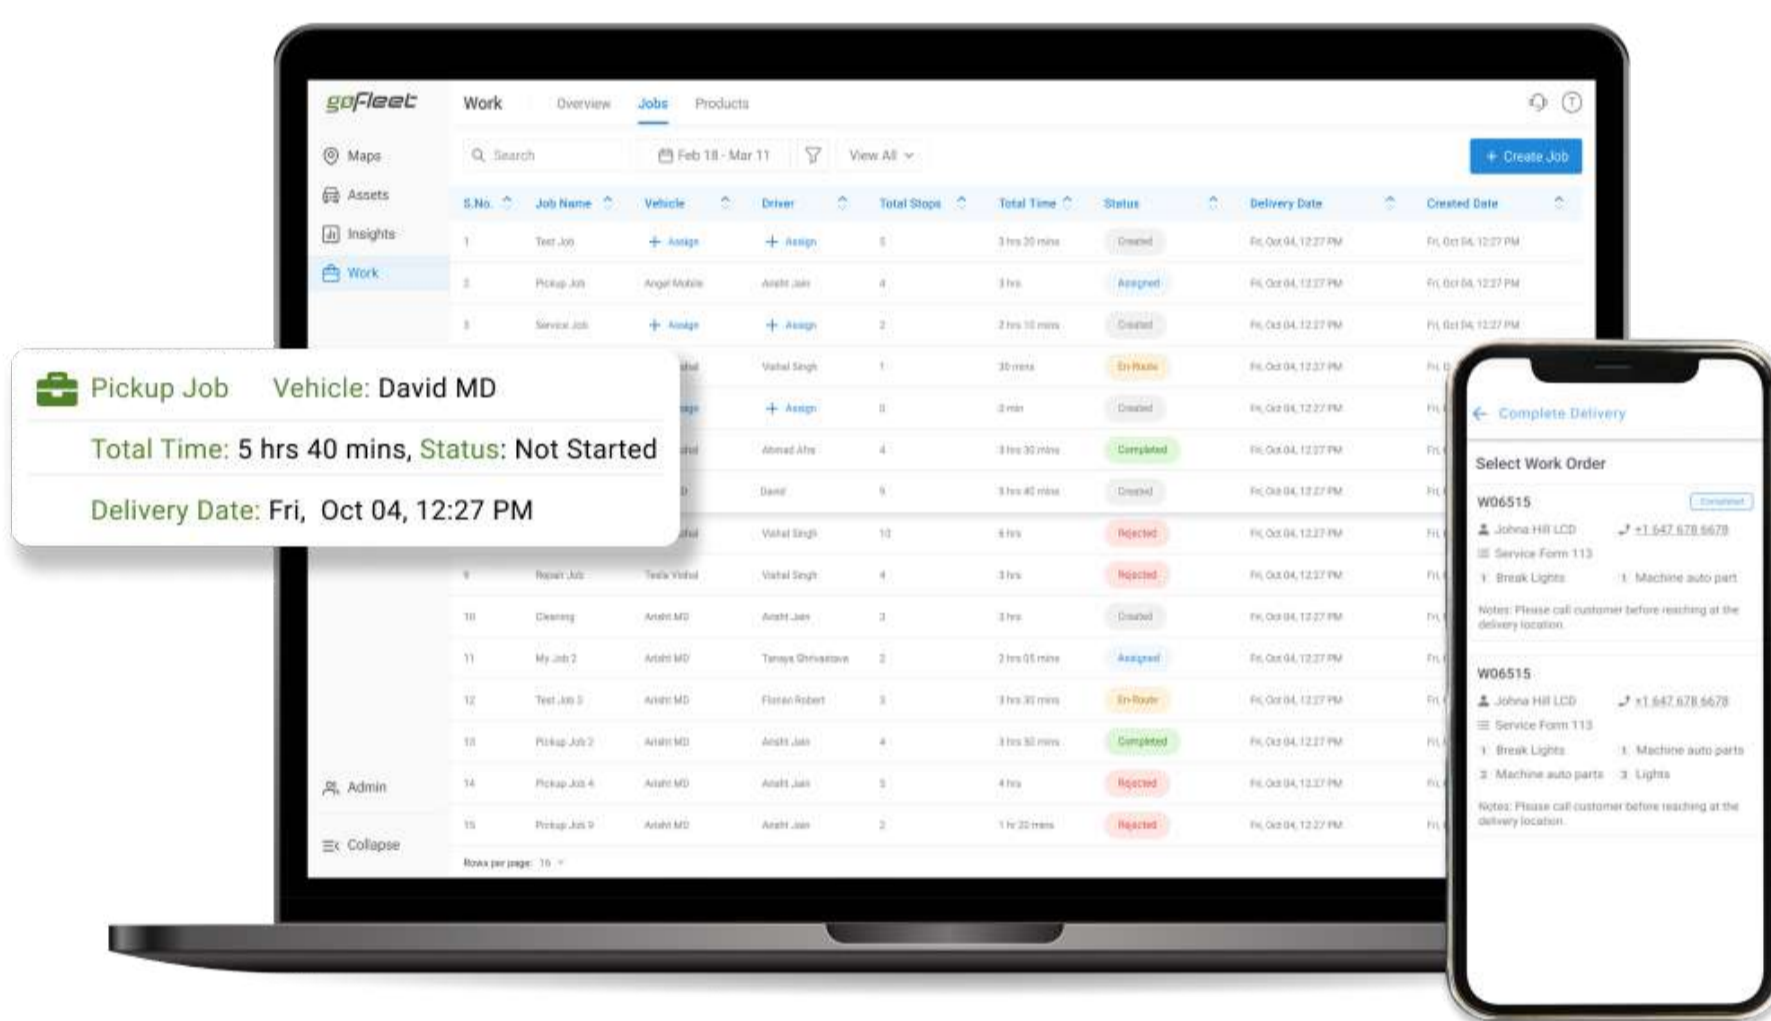

One Tool. Many Applications

Meet the suite of Solutions for your every unique business needs

Winter Operations Management

- Winter maintenance vehicle tracking and optimization
- Automated reporting for regulatory compliance and billing
- Accident and violations detection with real-time notifications
- Real-time reporting on salt usage and road conditions

For pricing and program information

Dash Cameras

- Enhanced DSC and Face AI Features
- Easy Installation with Multi-channel Connectivity
- 24x7 Audio with Video Capture and Backup
- Real-Time Reporting of Distraction Events

ELD and Driver Apps

- Easier log management
- Real Time Alerts when you run out of hours or miss a vehicle inspection
- Simplified roadside Inspections
- Easily track driver and vehicle usage

Work Management

- Dynamic Work Order Management
- Custom Integrations to Integrate your Work Orders
- Detailed reporting & insights on work orders
- Real-time visibility & control of orders

Maintenance Work Order Management