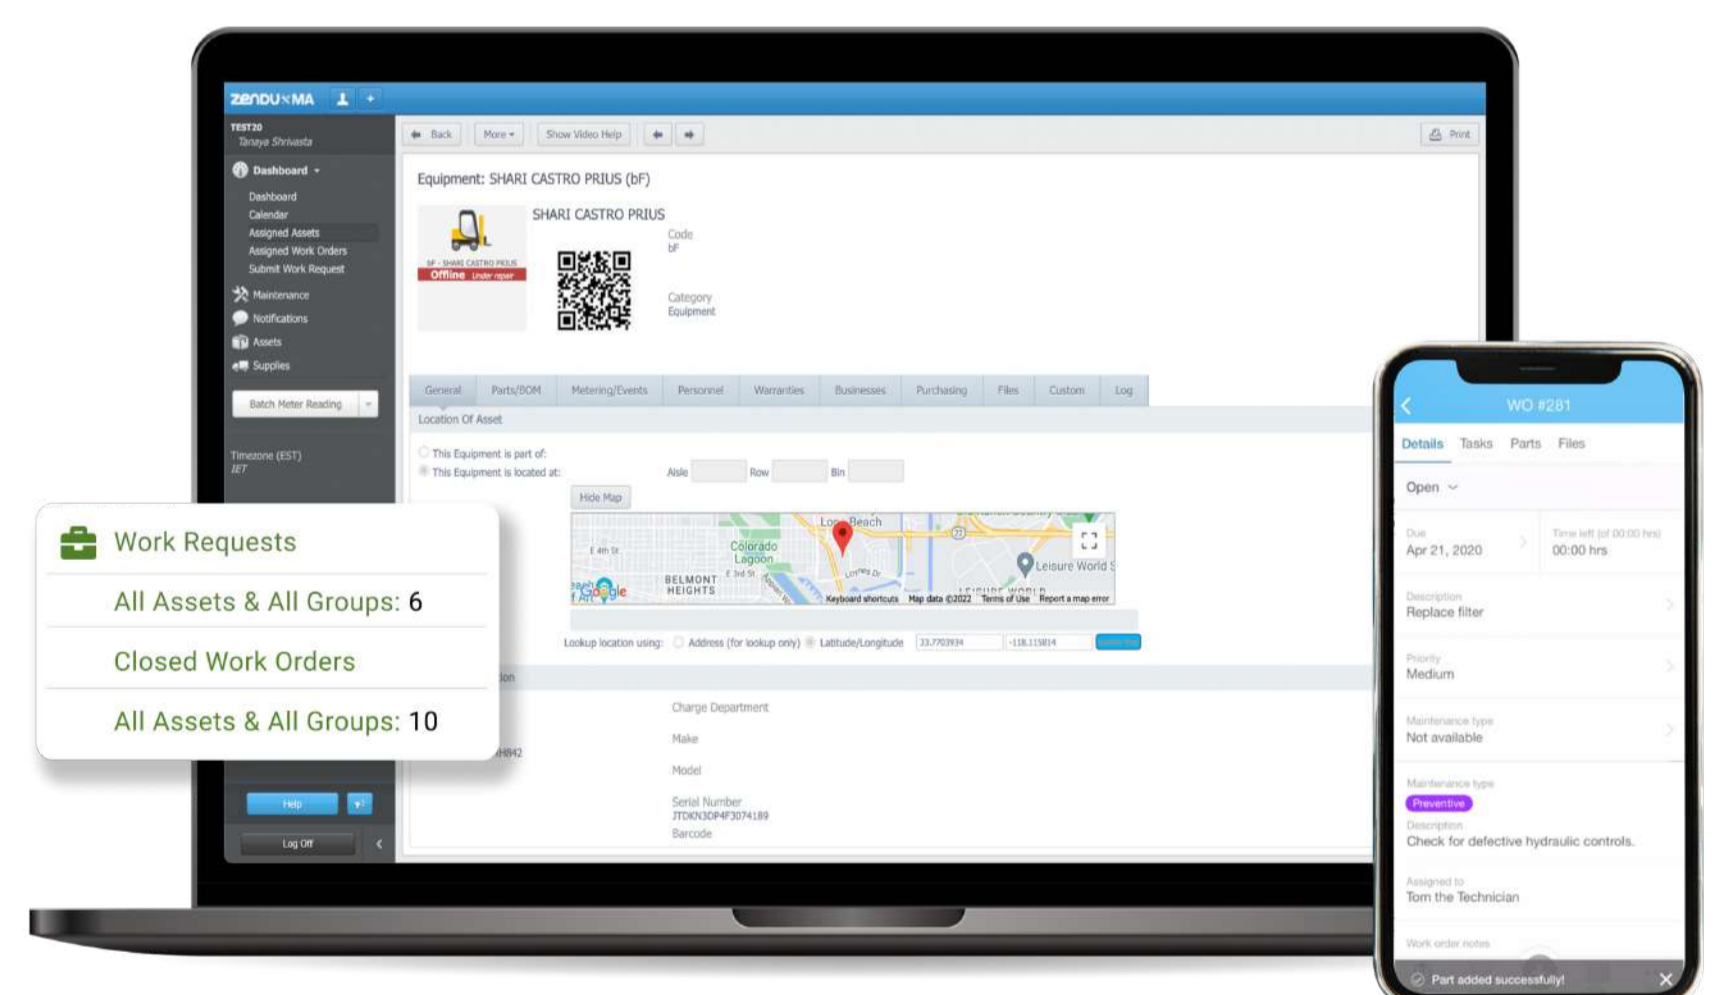

Indoor and Outdoor Asset Tracking

- Scalable and Maintenance-free Sensor Infrastructure
- Comprehensive solution for remote and real-time visibility of assets
- Custom reports and dashboards for effortless decision making
- Cloud-Based Temperature Monitoring Solution