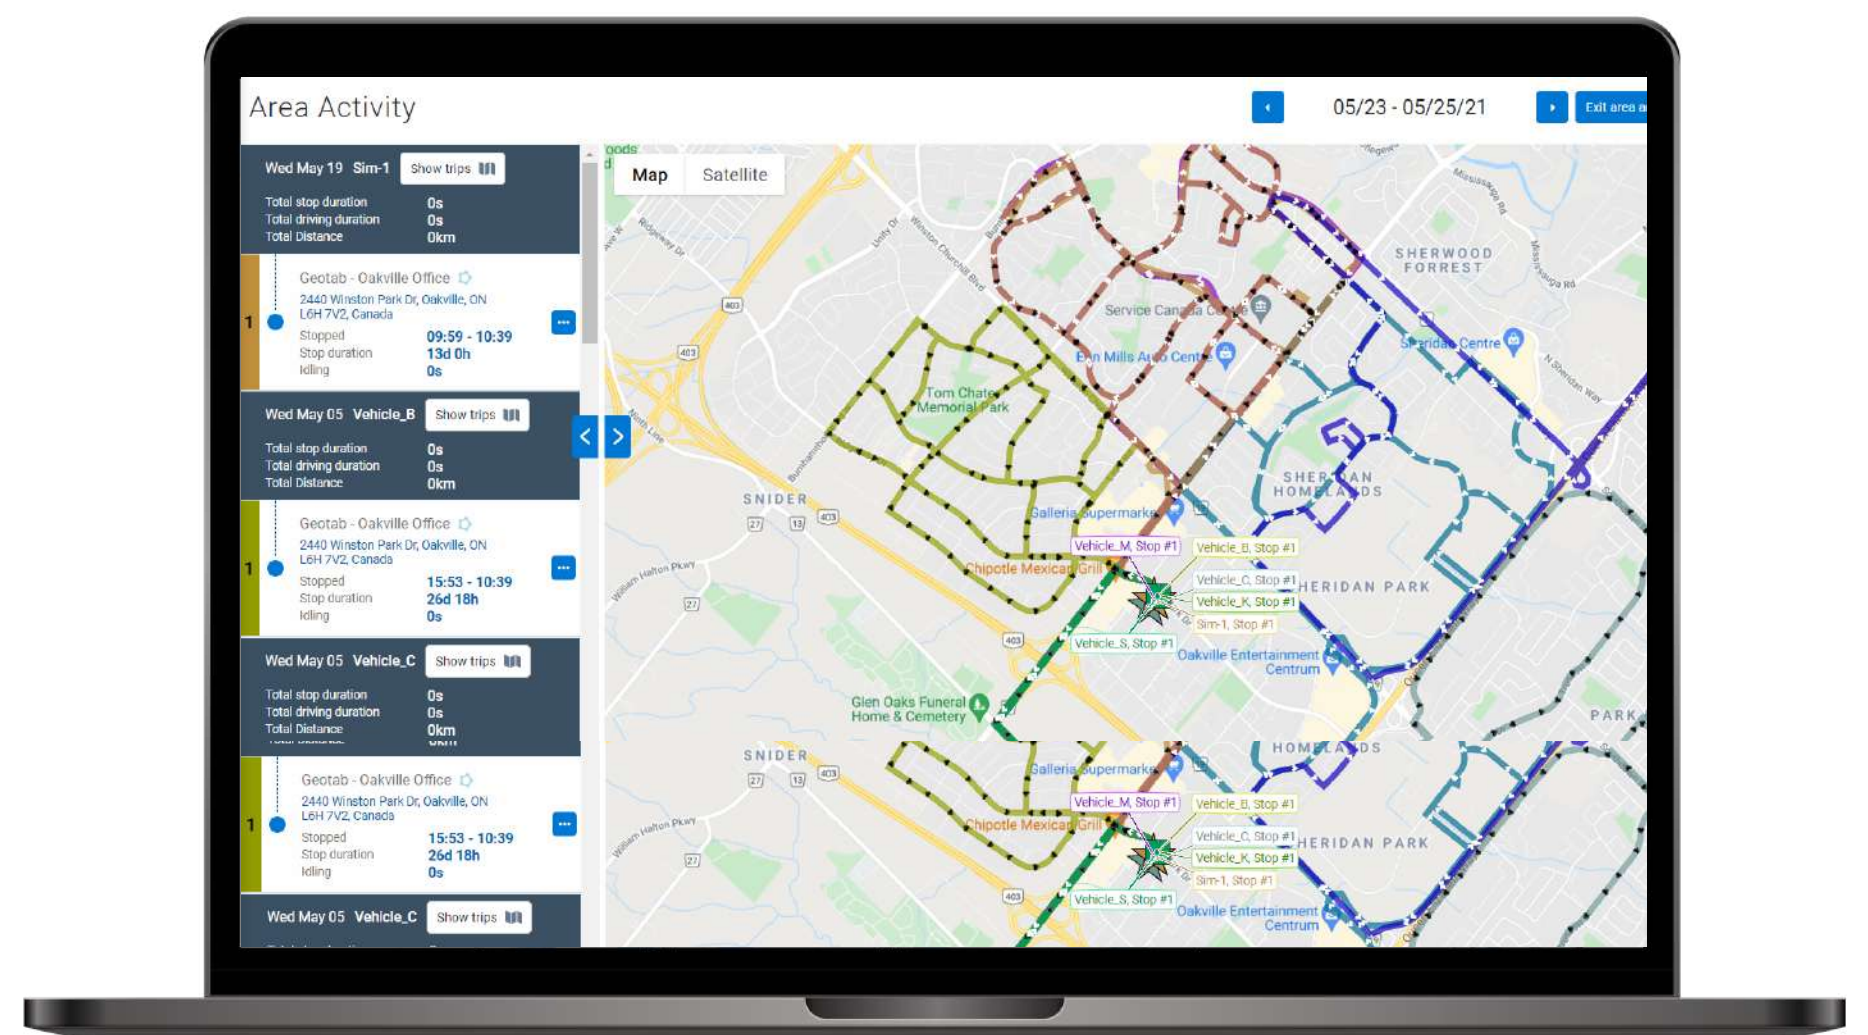

Increase Efficiency

Route Optimization, Workforce Management

Streamline Productivity

Geofencing, Jobs Management, Dispatching, and back-office integrations

Reduce Cost and Increase Savings

Fuel consumption, Insurance discounts, reduced over time, etc.

One Tool. Many Applications

Meet the suite of Solutions for your every unique business needs

Winter Operations Management

- Winter maintenance vehicle tracking and optimization
- Automated reporting for regulatory compliance and billing
- Accident and violations detection with real-time notifications
- Real-time reporting on salt usage and road conditions

ELD and Driver Apps

- Easier log management
- Real Time Alerts when you run out of hours or miss a vehicle inspection
- Simplified roadside Inspections
- Easily track driver and vehicle usage

Work Management