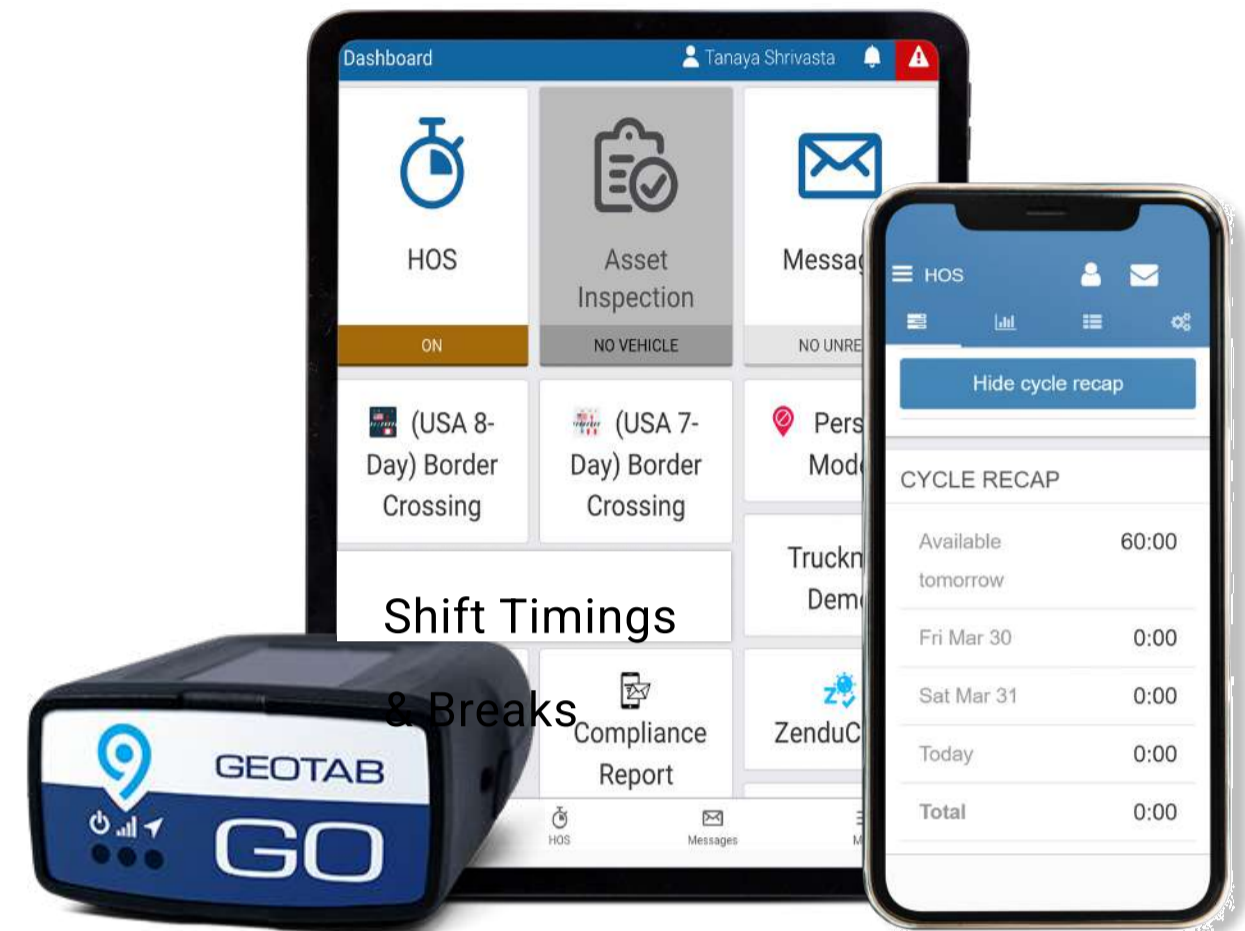

Telematics Platform

Trusted and Advanced Telematics Platform for Efficient Fleet Management

Designed to provide your business with a comprehensive solution to increase efficiency, improve safety and streamline productivity. With built-in accuracy and real-time data insights into your fleet location, status, and performance, you can make informed decisions that optimize your overall fleet operations.

One Tool. Many Applications

Meet the suite of Solutions for your every unique business needs

Winter Operations Management

- Winter maintenance vehicle tracking and optimization
- Automated reporting for regulatory compliance and billing
- Accident and violations detection with real-time notifications
- Real-time reporting on salt usage and road conditions

For pricing and program information

Dash Cameras

- Enhanced DSC and Face AI Features
- Easy Installation with Multi-channel Connectivity
- 24x7 Audio with Video Capture and Backup
- Real-Time Reporting of Distraction Events

ELD and Driver Apps

- Easier log management
- Real Time Alerts when you run out of hours or miss a vehicle inspection
- Simplified roadside Inspections
- Easily track driver and vehicle usage

Work Management